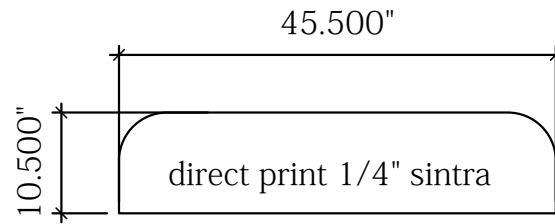

MOD-1517 Graphic Dims

All Holes  
.4" diameter,  
1.25" from  
edge,

Classic Exhibits

Ph: 866.652.2100  
Fx: 503.652.7084

Drawing Number:  
Distributor Name:  
Client Name:

Attention:  
Date:  
Prepared By: Wade West