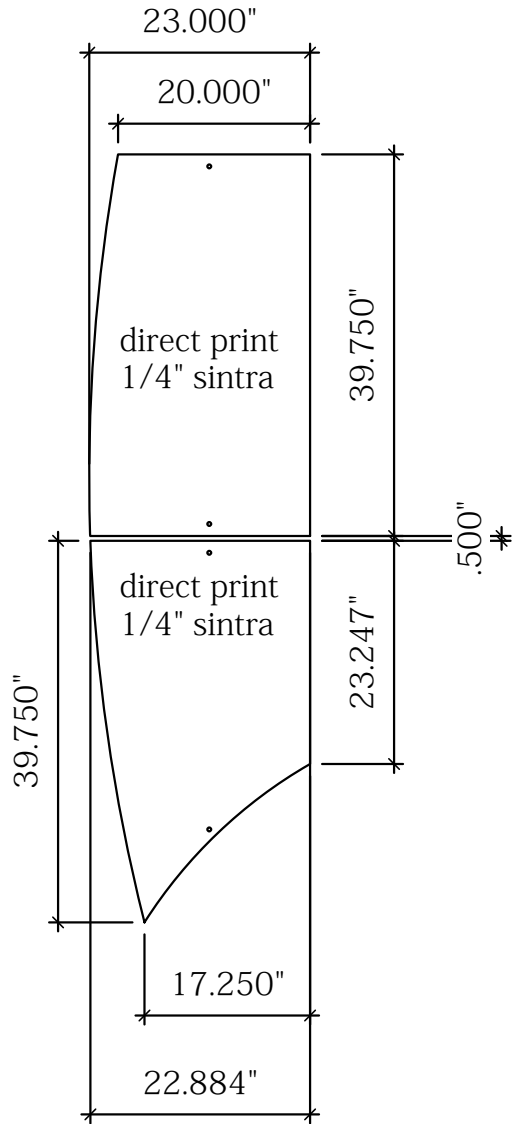

MOD-1517 Graphic Dims

All Holes  
.4" diameter,  
1.25" from  
edge,

Classic Exhibits

Ph: 866.652.2100  
Fx: 503.652.7084

Drawing Number:  
Distributor Name:  
Client Name:

Attention:  
Date:  
Prepared By: Wade West