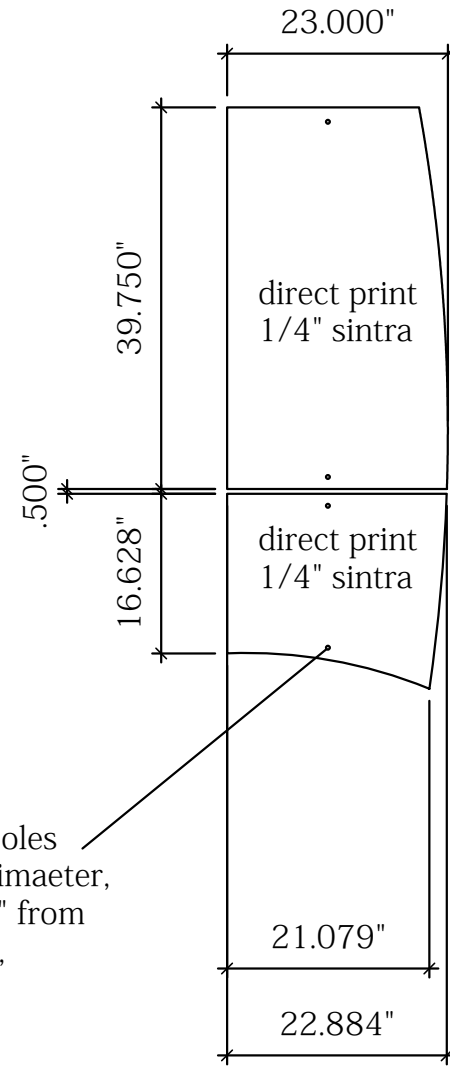

MOD-1517 Graphic Dims

All Holes  
.4" diameter,  
1.25" from  
edge,

Classic Exhibits

Ph: 866.652.2100  
Fx: 503.652.7084

Drawing Number:  
Distributor Name:  
Client Name:

Attention:  
Date:  
Prepared By: Wade West