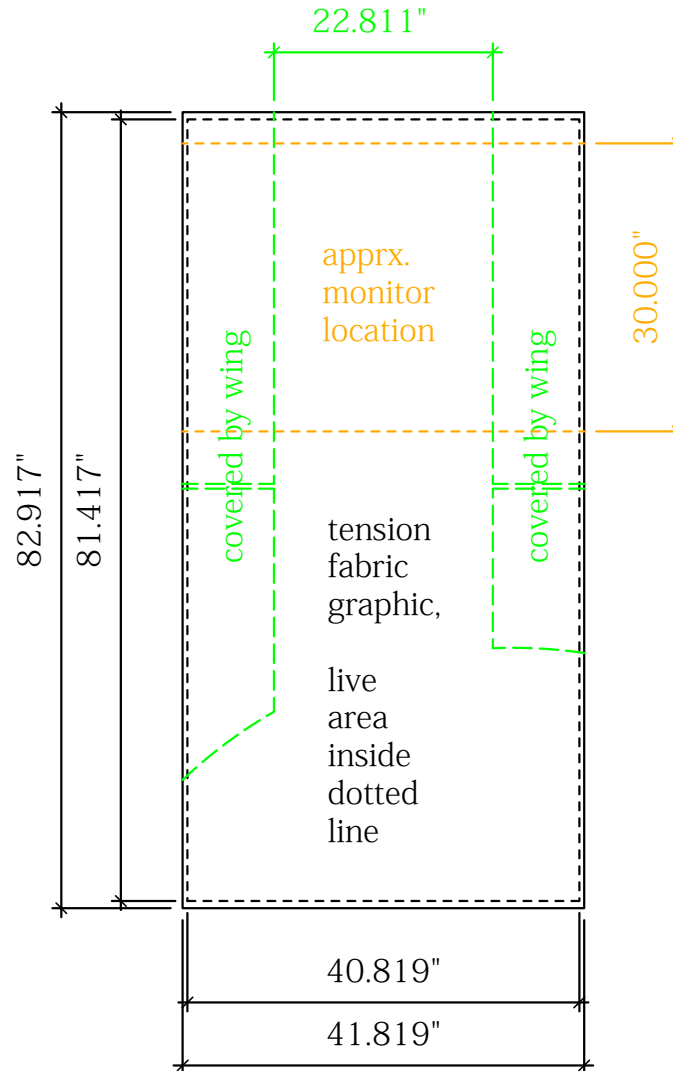

MOD-1517 Graphic Dims

All Holes  
.4" diameter,  
1.25" from  
edge,

Classic Exhibits

Ph: 866.652.2100  
Fx: 503.652.7084

Drawing Number:  
Distributor Name:  
Client Name:

Attention:  
Date:  
Prepared By: Wade West